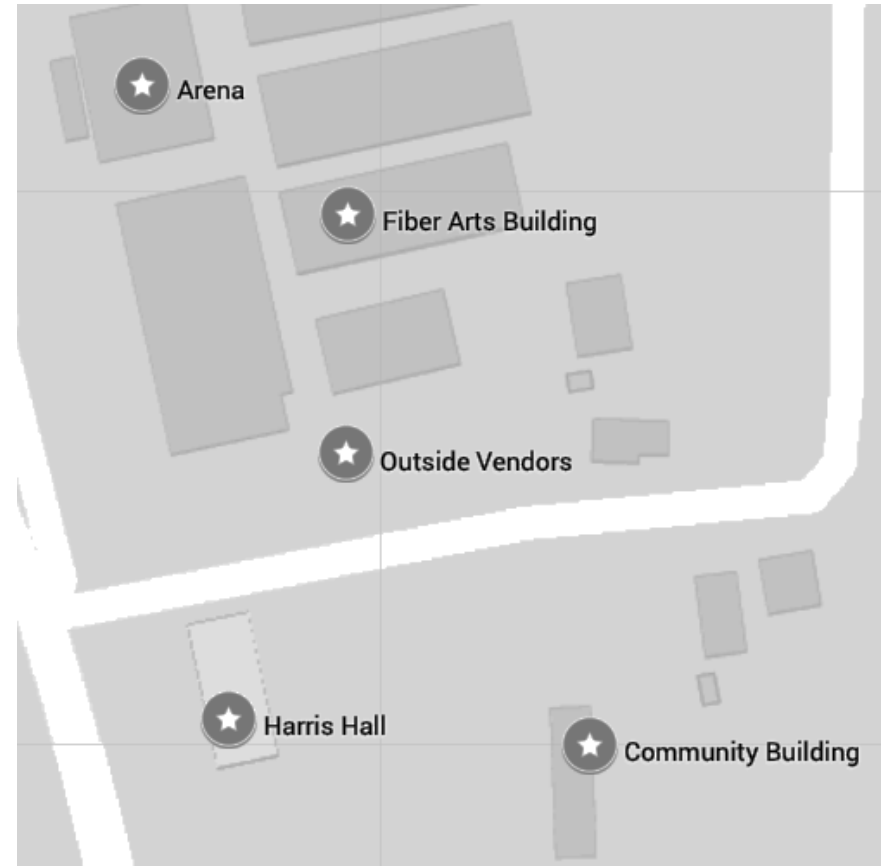

Vendor List

3L&S Farms 222
 Across Generations 216
 Anderson Alpaca Farm 124
 Angels Cup of Heaven
 Outside
 Anita and Marsha Outside
 Aoire Maith Fibre Studios
 209
 Behind the Pines Yarn 122
 Bernard's Family Farm 112
 Big Pine Creek Alpacas 205
 Black Cat Fibers 211
 Bloomington Spinners &
 Weavers Guild 110
 Breezy Manor 221
 Bur Oak Studio 109
 Buckmaster 217
 Briar Rose Fibers, LLC 101
 Cardinal Woodwork 226
 Carpool 218
 Champaign Urbana Guild
 135
 Circle PR Homestead 107
 Clay Purl 130
 Color Me Happy Fiber Arts
 208
 Created 4 U by Laura 134
 Denise's Fleeces 204
 Dogwoodlane 104
 Dusty's Vintage Buttons 225
 DreamWeaver Fiber 121
 Edlynns Attic 125
 Fulks Family Farm 220
 Genos Kettle Corn Outside
 Griliant Creatives 214
 Guildin' Girls 128
 Hidden Valley Farm and
 Woolen Mill 114
 Hillcreek Yarn & Fiber 129

Indigo Guinea Fiber Outside
 Interlacements Yarn 113
 Knitting Notions 126
 Little Mercantile 133
 Moonchild Creations 213
 MriyaWeave 203
 Mystery's Meadow Alpacas &
 Artisan Fiber Mill 227
 Noteworthy Fabrications 102
 One of A Kind Pottery 223
 Podium BBQ Outside
 Passion Yarns 207
 Pi Pizza Bro Outside
 PS 23 212
 Putnam County Homemakers
 Community Building Lobby
 Purveyor of Fine Yarns
 131
 Red Hill Fiber Mill (Alpaca
 Farm) 224
 Shepherds Custom
 Woodworking 108
 Shiny Dime Fibers 111
 Singing Land Fibers 105
 Spotted Circus 103
 Taqueria Mil Amores LLC
 Outside
 The Soapy Ewe 127
 Treen Acres Farm 212
 Triple M Concessions
 Outside
 Twisted Pixie 202
 Under The Son Farm 206
 Wabash Woolen Works, 210
 Westfield Woolies 132
 Winterhaven Fibers 116
 Wools End 130
 Wooly Knob 123
 Woven Dimensions 215

Restrooms:

Community Building
 Harris Hall
 Arena

Classes:

Harris Hall

Welcome Desk:

Community Building

Vendors:

Community Building
 Fiber Arts Building
 Outside

Booth numbers in the 100s are in the Community Building.

Booth numbers in the 200s are in the Fiber Arts Building.

Community Building

Fiber Arts Building