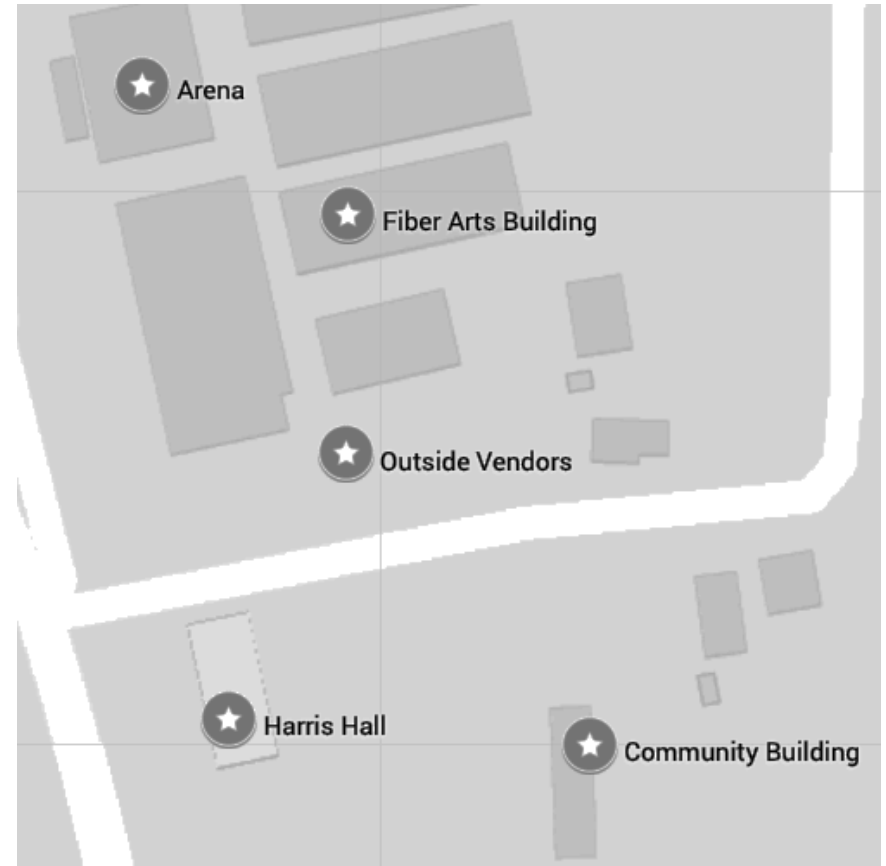

Vendor List

3L&S Farms 234
 Across Generations 228
 AJem Fiber Arts & Angoras
 214
 Anderson Alpaca Farm 132
 Anita and Marsha Outside
 Aoire Maith Fibre Studios 209
 Bernard Family Farm 122
 Bewitched Pigments Fiber Arts
 Co 131
 Big Pine Creek Alpacas 205
 Bloomington Spinners &
 Weavers Guild 116
 Breezy Manor 233
 Brenda & Heather Yarns 150
 Bur Oak Studio 110
 Cardinal Woodwork 239
 CaroleMakes 204
 Carpool 230
 Champaign Urbana Guild 152
 Circle PR Homestead 112
 The Clay Purl 141
 Color Me Happy Fiber Arts 208
 Considered Cloth 216
 Coppertop Meadows 149
 Created 4 U by Laura 147
 DLux Meadow Alpacas 214
 DreamWeaver Fiber 120
 Dusty's Vintage Buttons 240
 Edlynns Attic 126
 Fairy Tale Fibers 108
 Flora's Fiber Farrago 210
 Fulks Family Farm 232
 Genos Kettle Corn Outside
 Gotland Sheep & Wool 103
 Granite Mountain Fiber Co
 outside
 Grilliant Creatives 222
 Hanmade US 226
 Harvest Hill Acres 102
 Hidden Valley Farm and
 Woolen Mill 127
 Hillcreek Yarn & Fiber 137
 Indigo Guinea Fiber Outside

Interlacements Yarn 114
 KaySera Farm 231
 Knitcircus Yarns 224
 Knitting Notions 135
 KnitzAndPearls Fiberworks
 109
 Laughing Cat Fibers 241
 Little Mercantile 129
 Little Shop of Spinning 236
 The Miller Girls 139
 ModeKnit Yarn 219
 MriyaWeave 203
 My Little Sweet Pea and Me
 134
 Noteworthy Fabrications 113
 Oink Pigments 103
 Old Erie Crafters 218
 One of A Kind Pottery 235
 Passion Yarns 207
 PS 23 211
 Purveyor of Fine Yarns 143
 Putnam County Extension
 Homemakers CB Lobby
 Shepherds Custom
 Woodworking 106
 Singing Land Fibers 151
 The Soapy Ewe 119
 Sparrow Lark Farm 111
 Spotted Circus 104
 The Striped Tangerine 144
 Treen Acres Farm 211
 Triple M Concessions
 Outside
 Twisted Pixie 201
 Under The Son Farm 206
 Wabash Woolen Works 118
 Walnut Creek Yarns 217
 Wavelite Creative LLC 238
 Westfield Woolies 145
 Westwind Farm and Fiber 202
 Winterhaven Fibers 124
 Wooly Knob 101
 Woven Dimensions 227